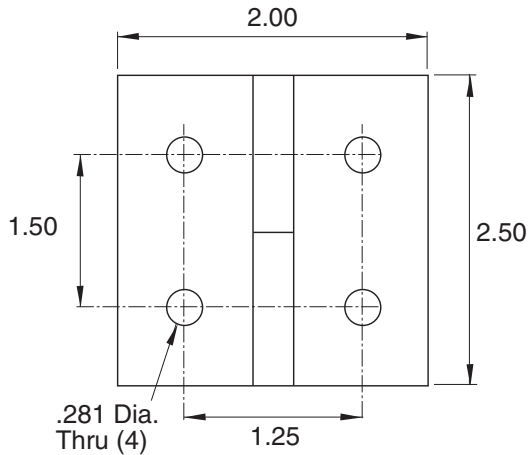

<b>Steel Lift-Off Hinge (left hand)</b>	<b>11-253</b>
<b>Steel Lift-Off Hinge (right hand)</b>	<b>11-254</b>

Hardware Included

**11-253**

**Left Hand**

**11-254**

**Right Hand**

Material - Steel  
Finish - Zinc Plated

**1/4" SLOTS**