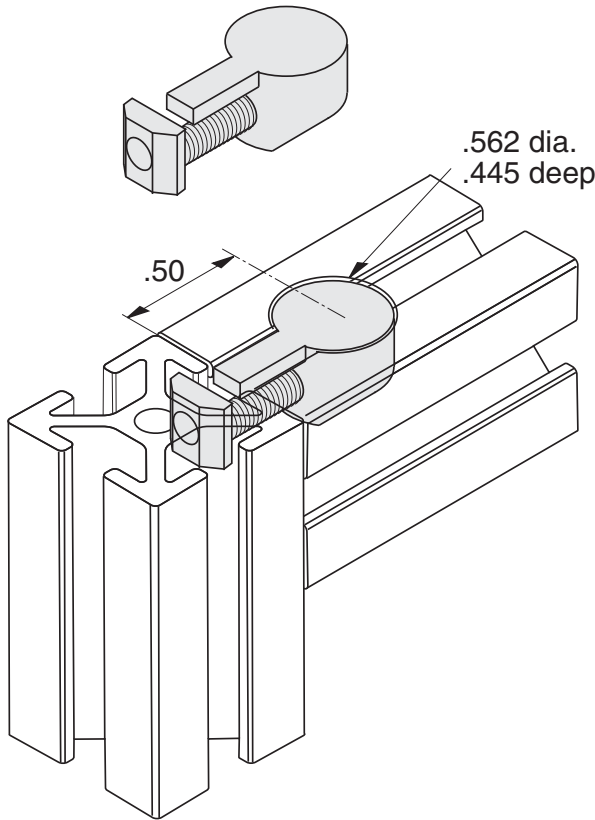

<b>with Hardware</b>	<b>11-242</b>
<b>without Hardware</b>	<b>11-242P</b>
<b>with Metric Hardware</b>	<b>11-242M</b>

**1/4" SLOTS**

**Material:**  
 Anchor - Cast Zinc, Zinc Plated  
 Bolt - Steel, Black Oxide Coating  
 T-nut - Steel Zinc Coated