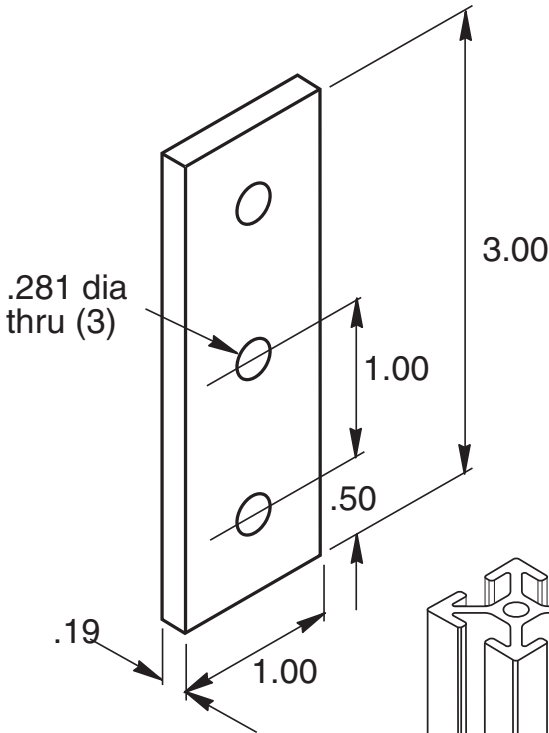

**Clear Anodized**  
**Flat Black Powder Coat****11-23****11-BLK-23**

Recommended  
Hardware  
(3) 11-231 BHCS  
(3) 11-210 T-nut

**1/4" SLOTS****Material - Aluminum**