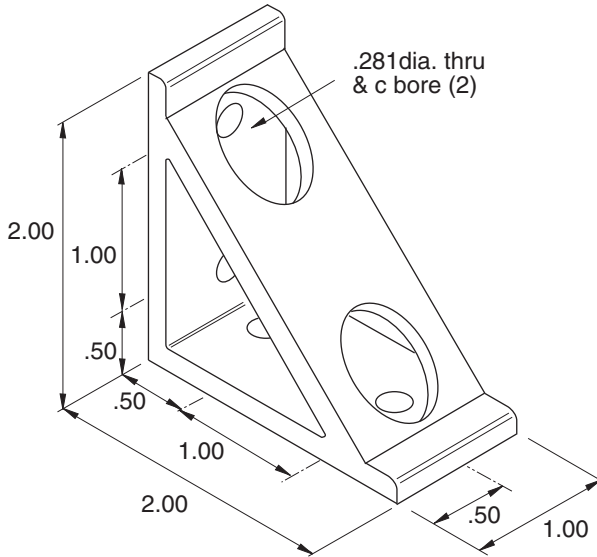

Clear Anodized	<b>11-170</b>
Flat Black Powder Coat	<b>11-BLK-170</b>

**Recommended  
Hardware**  
(4) 11-231 BHCS  
(4) 11-210 T-nut

**Material - Aluminum**

**1/4" SLOTS**