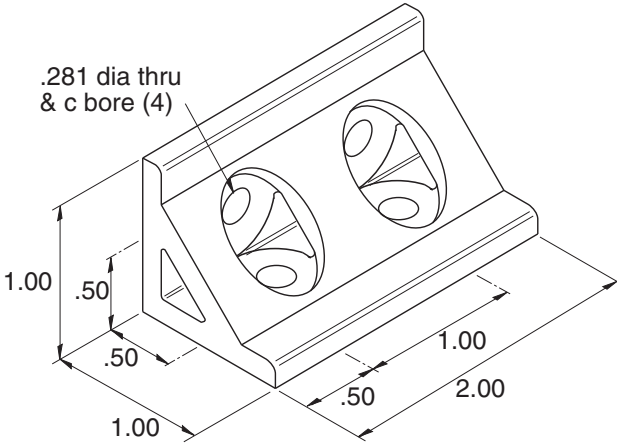

Corner Gusset

11-161
11-BLK-161

Clear Anodized
Flat Black Powder Coat

Recommended Hardware
(4) 11-231 BHCS
(4) 11-210 T-nut

1/4" SLOTS

Material - Aluminum