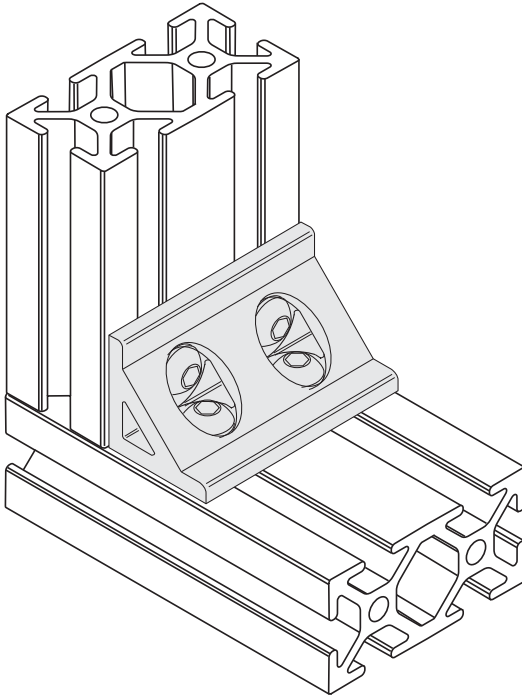

Corner Gusset

11-161
11-BLK-161

Clear Anodized
Flat Black Powder Coat

Recommended Hardware
(4) 11-231 BHCS
(4) 11-210 T-nut

1/4" SLOTS

Material - Aluminum